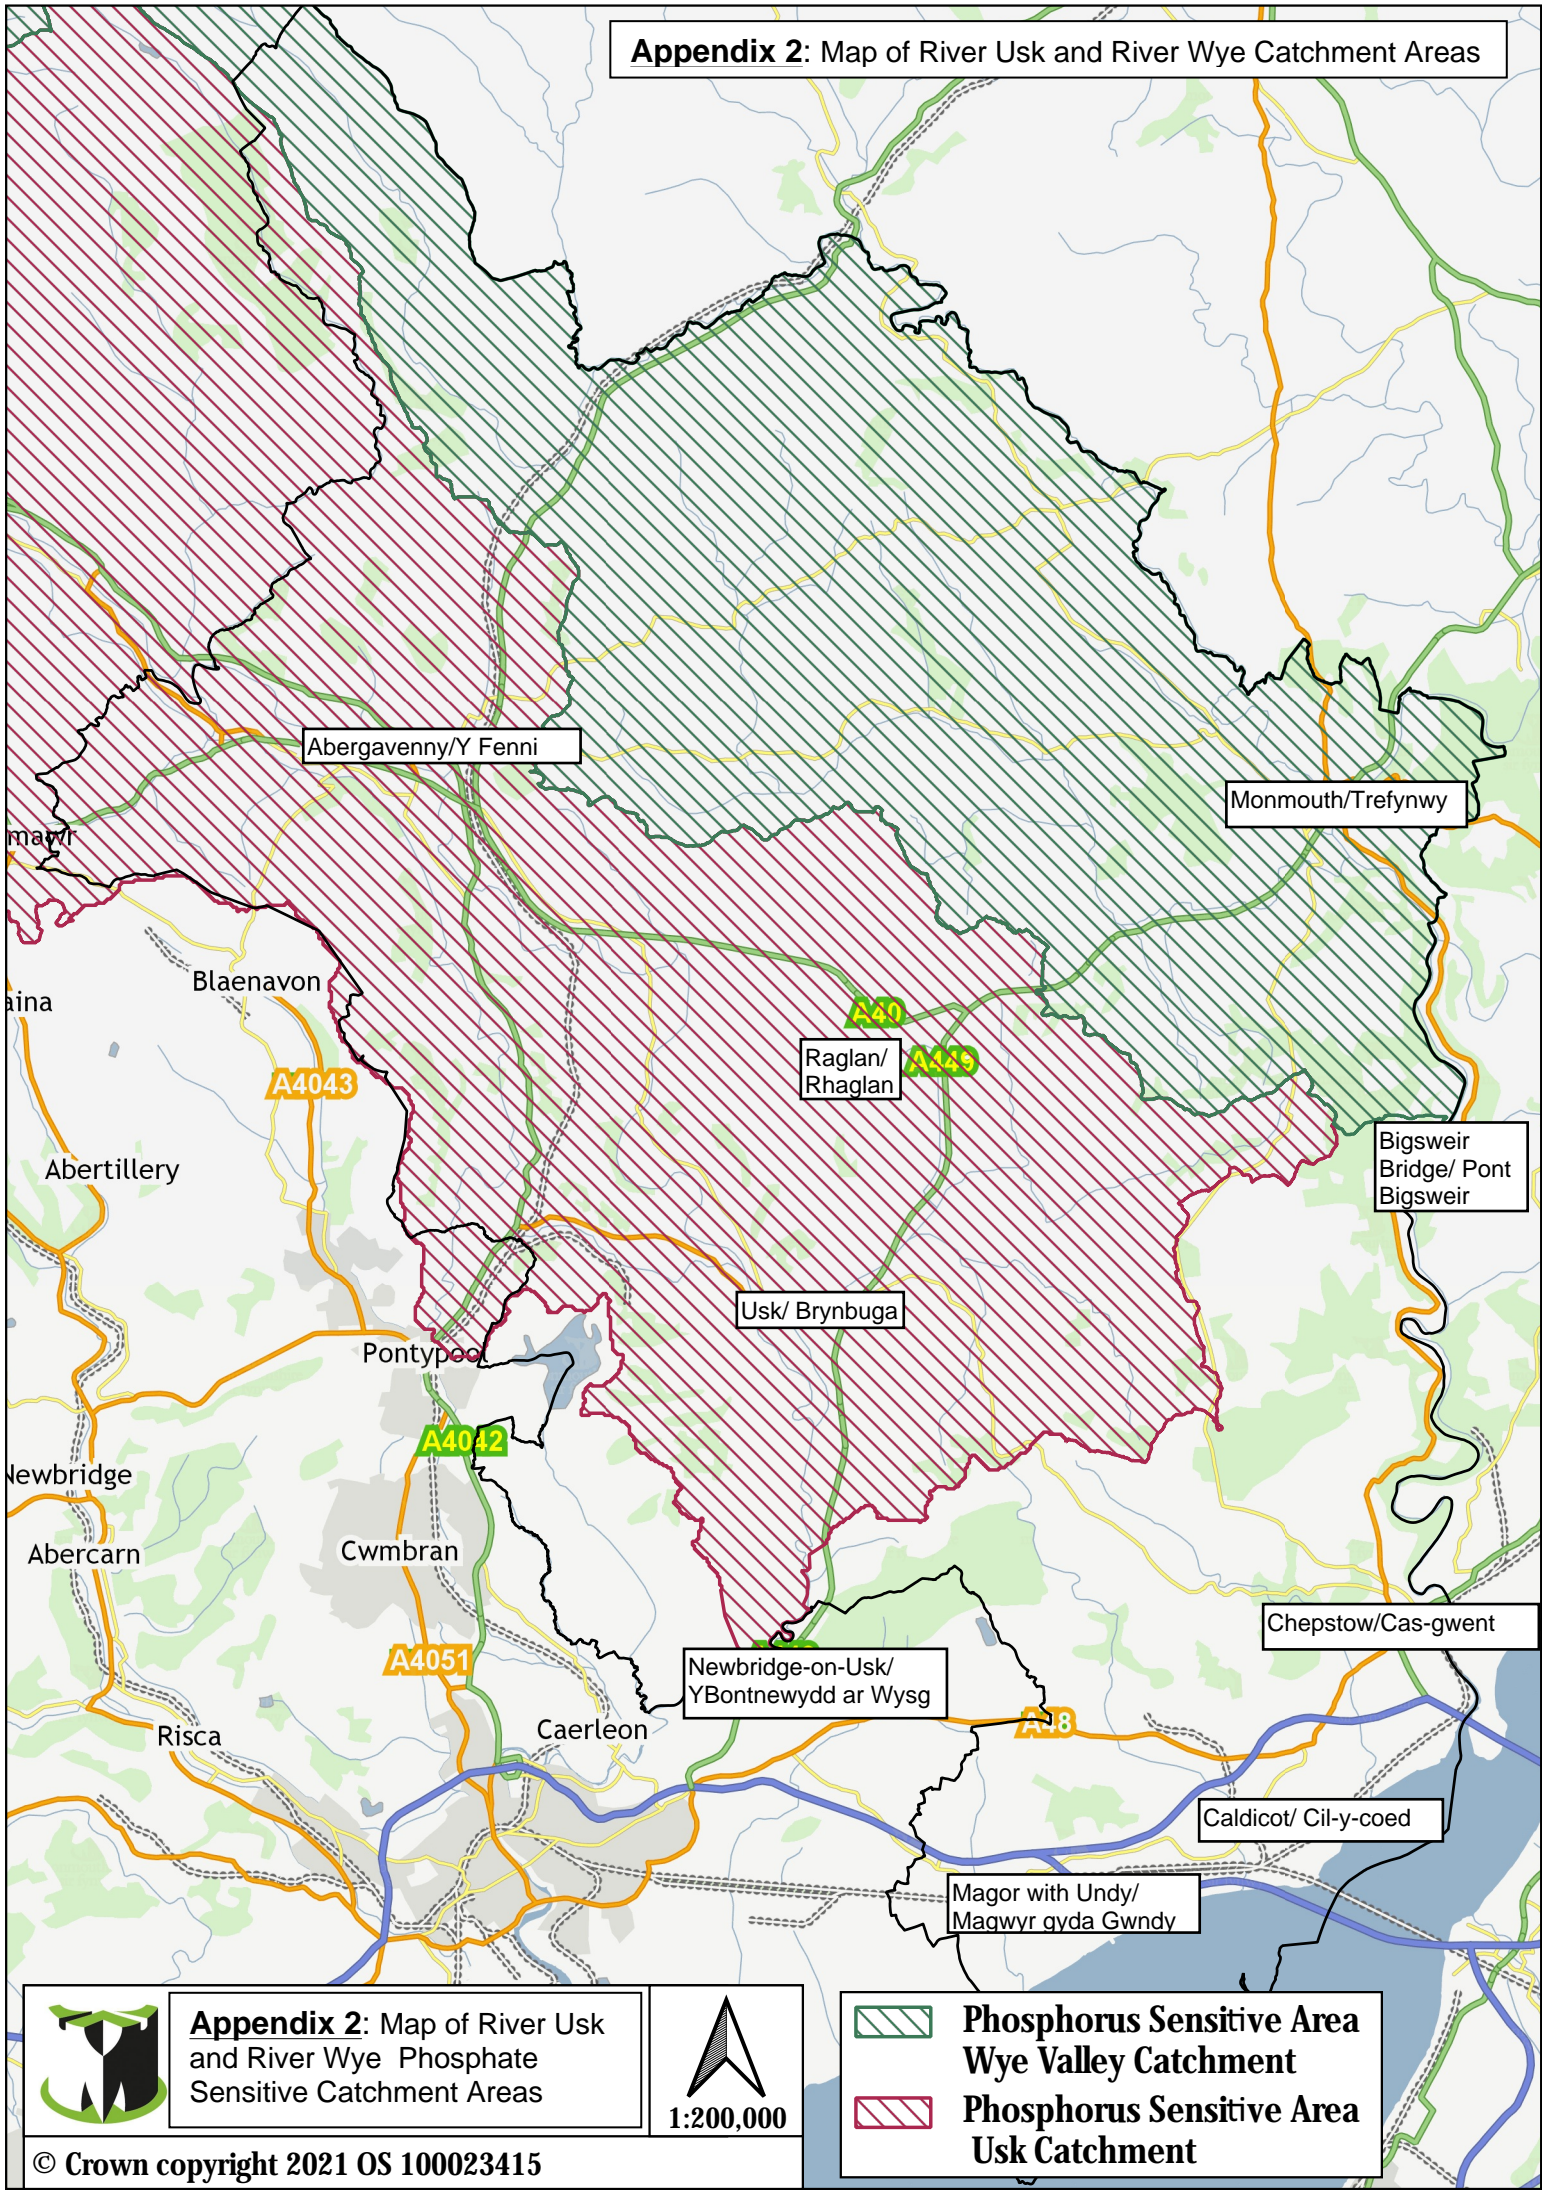

Appendix 2: Map of River Usk and River Wye Catchment Areas

Appendix 2: Map of River Usk and River Wye Phosphate Sensitive Catchment Areas

 **Phosphorus Sensitive Area Wye Valley Catchment**
 **Phosphorus Sensitive Area Usk Catchment**